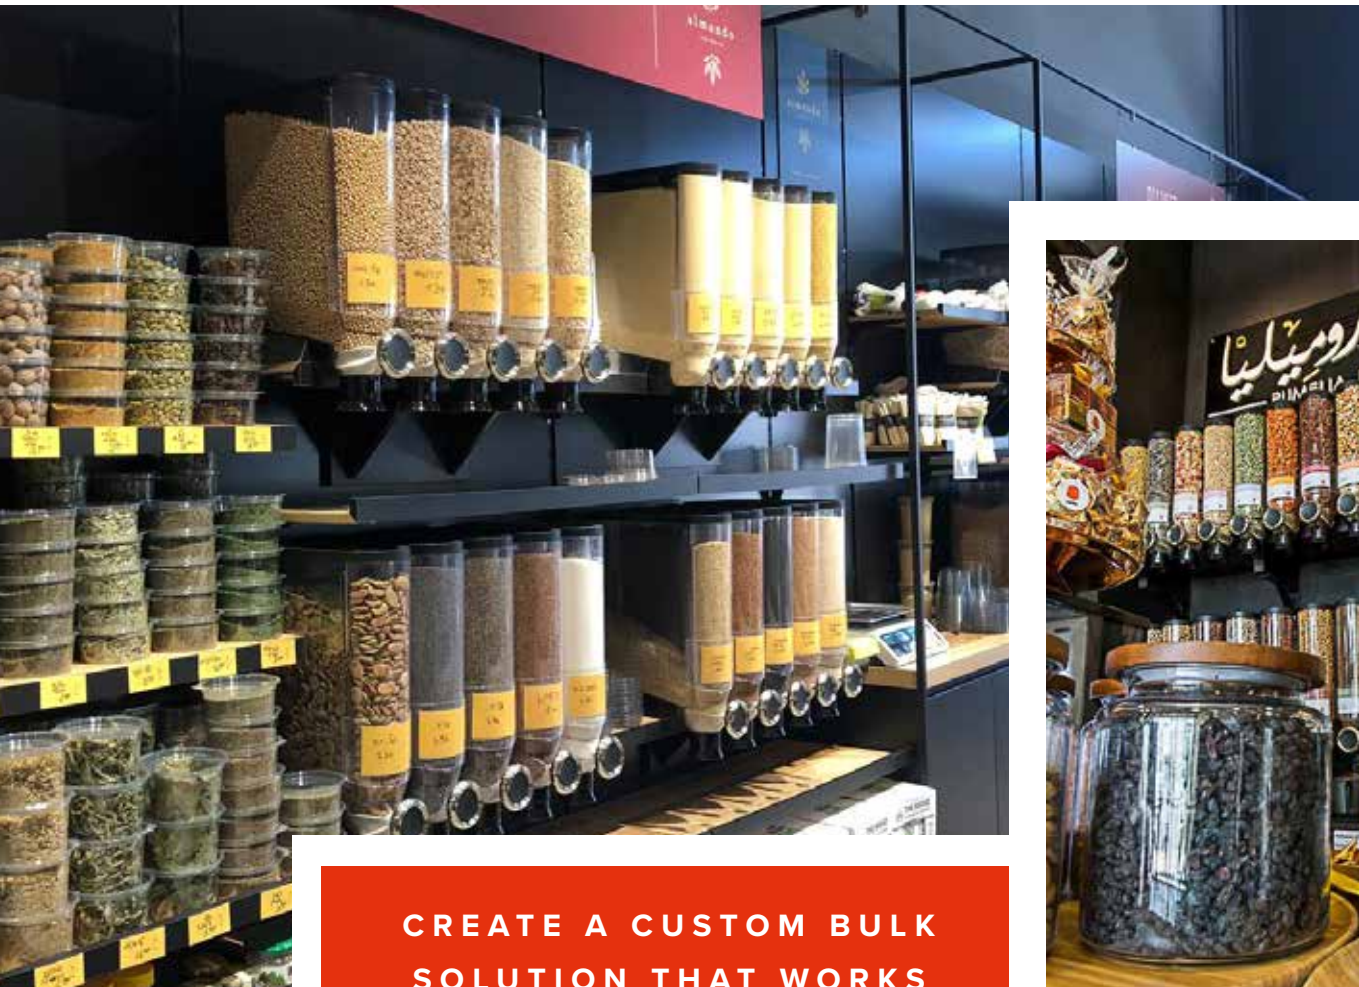

OUR PRODUCTS IN ACTION

Our customers are already making the BULKstore Gondola System their own. With all the versatility and opportunities to customize, you too can find a solution that is best for you and your business.

CREATE A CUSTOM BULK
SOLUTION THAT WORKS
WITH YOUR STORE DESIGN