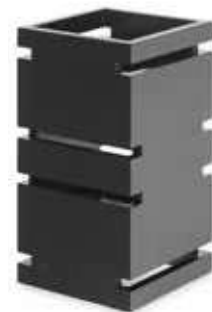

Black Gloss Bamboo

Item # SW103

**Tall 12" Bamboo Multi-  
Level Riser**

6.5x6.5x12 in  
16.51x16.51x30.48 cm

Black Gloss Bamboo

Item # SW102

**Tall Black Matte Multi-Level  
Column Riser with Walnut Finish Base**  
13.8x13.8x22.4 in  
35.05x35.05x56.90 cm  
Item # SM160