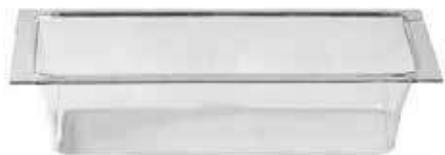

4

ADD SURFACES AND ACCESSORIES

Cooling