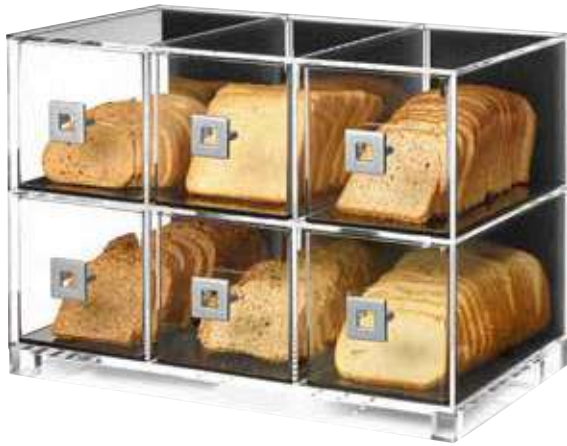

**Two-Tier Bamboo
Column with Drawers**
7x12.2x14.5 in
17.78x30.99x36.83 cm
Item # BD102

Six Drawer Acrylic Bakery Case

19.13x12.5x13.5 in
48.59x31.75x34.29 cm
Item # BD115