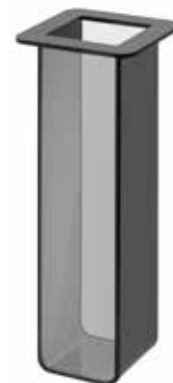

Removable Ice Chamber
5x5x13.75 in
12.7x12.7x34.93 cm
Item # LDF012 (Black)
Item # LDF013 (White)
Fits 3/5 Gal. Infusion Dispensers