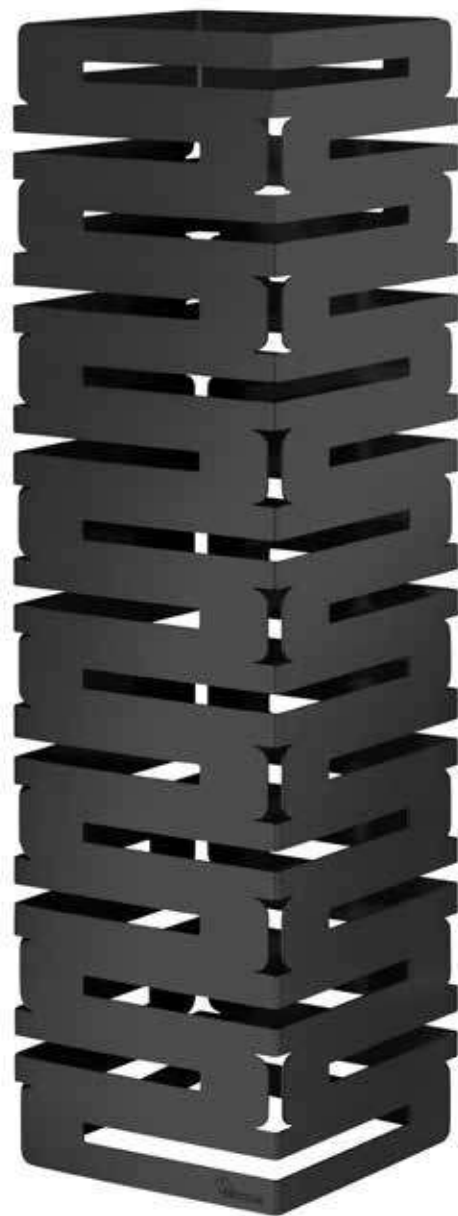

BUILDING A CUSTOM RISER DISPLAY STARTS HERE