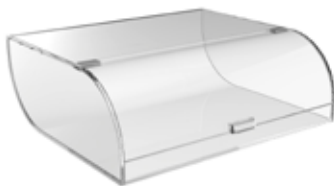

Single Tier Acrylic Bakery Case

15 x 12.75 x 5.25 in
38.1 x 32.4 x 13.34 cm
Item # BAKST2248