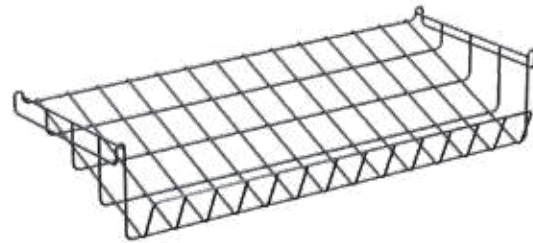

Modulite™ Wire Basket

33.7x14.4x6.6 in
85.6x36.6x16.8 cm
Item # MC-WS1