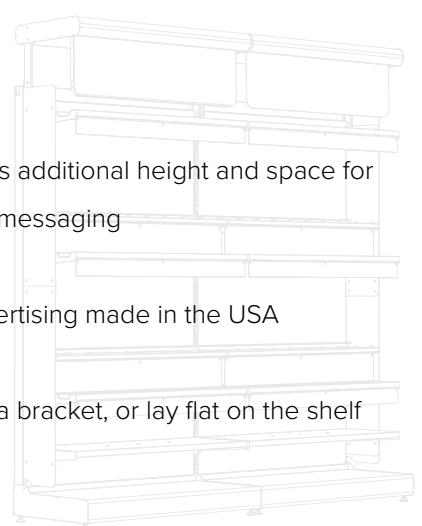

108" H
274.32 cm

48" W
121.92 cm

24" D
60.96 cm

Perfect as a stand alone display, or easily connects back-to-back or side-by-side with other BULKshop Gondolas

67" H
170.18 cm

48" W
121.92 cm

24" D
60.96 cm

Colorful shelf strips, catch tray backings and wings make this display stand out

3.5 (13.25 L) gallon BULKshop dispensers & scoop bins

Built-in stainless steel catch trays, reduces mess

Header creates additional height and space for advertising/messaging

Metal and advertising made in the USA

Attach bins to a bracket, or lay flat on the shelf