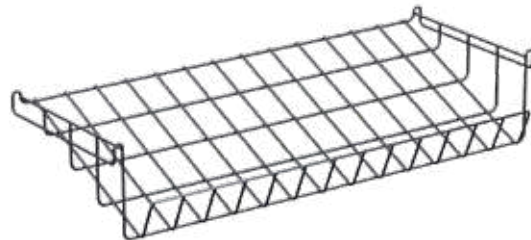

Modulite™ Wire Basket

33.7x14.4x6.6 in
85.6x36.6x16.8 cm
Item # MC-WS1