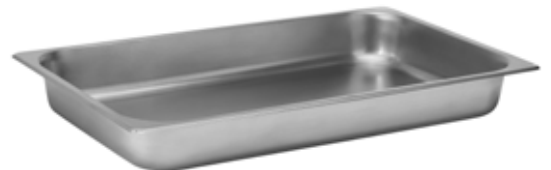

**Multi-Chef™ Round Steam Pan**  
6.34 QT/6 L  
13.75x2.5 in  
34.93x6.35 cm  
Item # SMM063

**Multi-Chef™ 2/3 Size Steam Pan**  
6.34 QT/6 L  
14x12.88x2.5 in  
35.56x32.72x6.35 cm  
Item # SMM062

**Multi-Chef™ Rectangular Full  
Size Steam Pan**  
9.51 QT/9 L  
20.9x12.8x2.6 in  
53.1x32.5x6.6 cm  
Item # SMM015