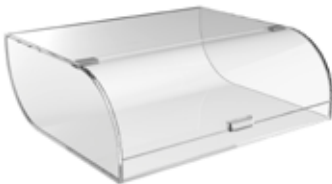

Single Tier Acrylic Bakery Case

15 x 12.75 x 5.25 in
38.1 x 32.4 x 13.34 cm
Item # BAKST2248