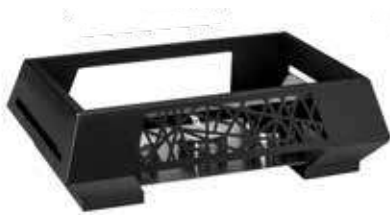

GEO Multi-Chef™ 7" Black Warmer
3 Fuel Holders & Burner Stand
24x16x7 in
60.96x40.64x17.78 cm
Item # SM384