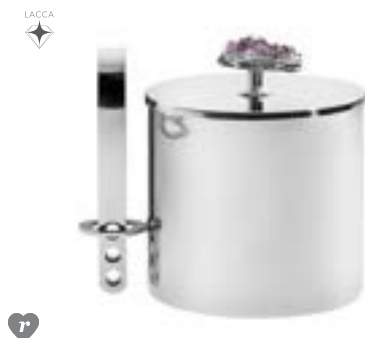

BALDE TÉRMICO COM PINÇA E PEDRA AMETISTA 0.7L
DOUBLE BUCKET W/ ICE TONG AND AMETHYST STONE 0.7L

DESIGNER: STUDIO RIVA

R05541 - AÇO INOX / STAINLESS STEEL - 18/10
005541 - PRATA / SILVER
NB5541 - NÍQUEL BLACK / NICKEL BLACK

15 x 16 x 12 cm
0.715 kg (L/N) - 0.825 kg (B/G)