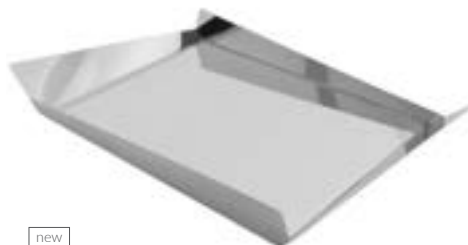

new

BANDEJA MÉDIA RITRATTO
RITRATTO MEDIUM TRAY

DESIGNER: STUDIO RIVA

RT0090 - AÇO INOX / STAINLESS STEEL - 18/10
OT0090 - PRATA / SILVER
GT0090 - OURO 24K / 24K GOLD

32 x 19.2 x 3.5 cm
0.45 kg (L/N) - 0.7 kg (B/G)