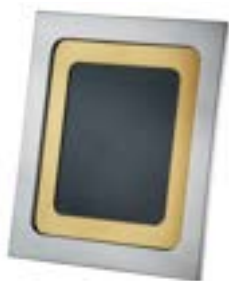

PORTA RETRATO TOSCANA VELVET 10X15CM
TOSCANA VELVET PHOTOFRAME 10X15CM

DESIGNER: STUDIO RIVA

R04796 - AÇO INOX / STAINLESS STEEL - 18/10
004796 - PRATA / SILVER
GI4796 - OURO E INOX / GOLD AND STEEL
GF4796 - OURO 24K FROZEN / FROZEN GOLD 24K

21 x 2 x 27 cm
0.905 kg (L/N) - 1.035 kg (B/G)