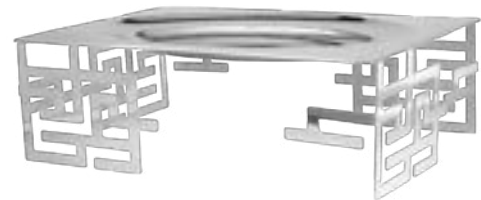

new

BANDEJA BUFFET MÉDIA LABIRINTO
LABIRINTO BUFFET MEDIUM TRAY

DESIGNER: RUBENS SIMÕES

R06013 - AÇO INOX / STAINLESS STEEL - 18/10
006013 - PRATA / SILVER
GI6013 - OURO E INOX / GOLD AND STEEL
GO6013 - OURO 24K / 24K GOLD

44.5 x 32 x 16 cm
2.61 kg (L/N) - 3.3 kg (B/G)