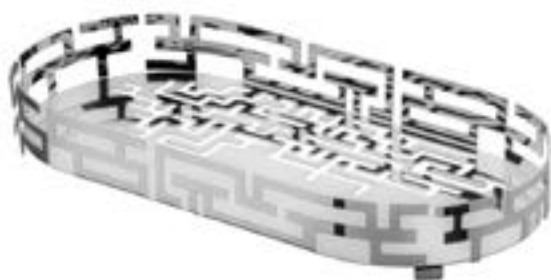

BANDEJA BAR OVAL MÉDIA LABIRINTO
LABIRINTO MEDIUM OVAL BAR TRAY

DESIGNER: RUBENS SIMÕES

R05852 - AÇO INOX / STAINLESS STEEL - 18/10
005852 - PRATA / SILVER
GO5852 - OURO 24K / 24K GOLD
NB5852 - NÍQUEL BLACK / NICKEL BLACK

65 x 32,5 x 10 cm
2,7 kg (L/N) - 3 kg (B/G)