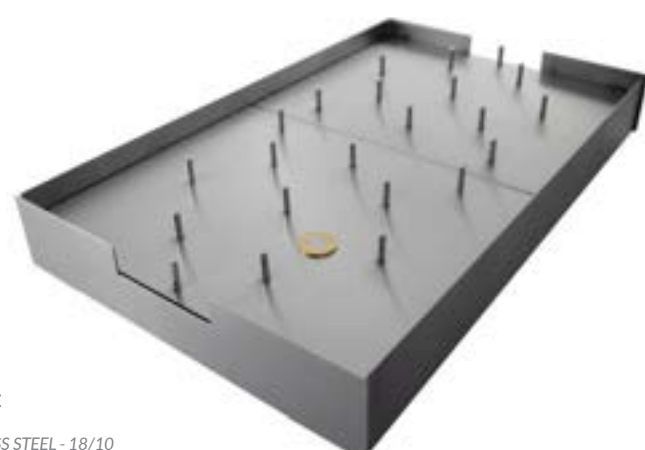

JOGO ESPÁTULA ZANINI - 6 PEÇAS
ZANINI SPREADER SET - 6 PIECES

DESIGNER: ZANINI DE ZANINE

R04604 - AÇO INOX / STAINLESS STEEL - 18/10

15 x 3.5 x 1 cm
0.23 kg (L/N) - 0.31 kg (B/G)

CORTADOR PIZZA ZANINI
ZANINI PIZZA CUTER

DESIGNER: ZANINI DE ZANINE

R04109 - AÇO INOX / STAINLESS STEEL - 18/10

20 x 8 cm
0.195 kg (L/N) - 0.315 kg (B/G)

JOGO DE SALEIRO E PIMENTEIRO ZANINI
ZANINI SALT & PEPPER SHAKER SET

DESIGNER: ZANINI DE ZANINE

R04108 - AÇO INOX / STAINLESS STEEL - 18/10

6 x 4 x 9 cm
0.245Kg (B/G) - 0.38Kg (L/N)

ABRIDOR DE GARRAFAS ZANINI
ZANINI BOTTLE OPENER

DESIGNER: ZANINI DE ZANINE

R04123 - AÇO INOX / STAINLESS STEEL - 18/10
003112 - PRATA / SILVER

13,5 x 5,5 cm
0.065 kg (L/N) - 0.115 kg (B/G)

FUTEBOL DE MOEDA ZANINI
ZANINI FINGER SOCCER

DESIGNER: ZANINI DE ZANINE

R05380 - AÇO INOX / STAINLESS STEEL - 18/10

50.5 x 30.5 x 7.5 cm
3.31 Kg (B/G) - 3.57 Kg (L/N)

*Não acompanha moeda. Coin not included.