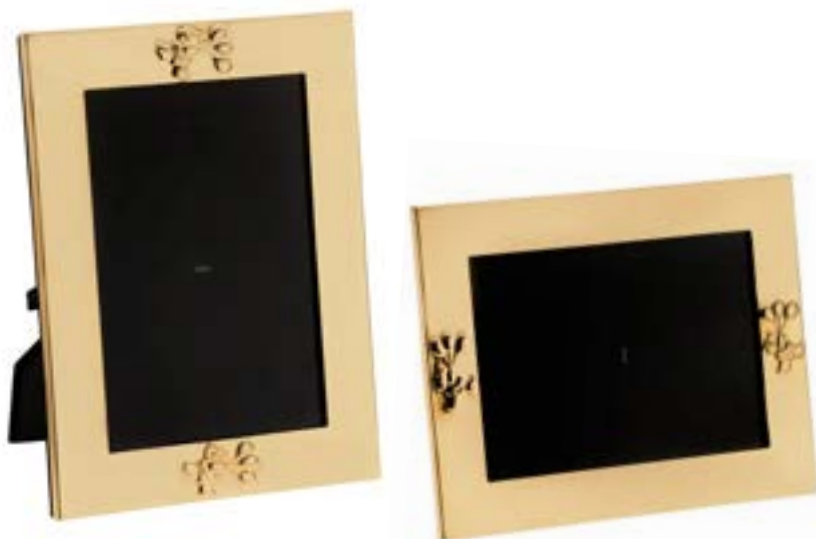

DESIGNER: STUDIO RIVA

R05636 - AÇO INOX / STAINLESS STEEL - 18/10
005636 - PRATA / SILVER
GO5636 - OURO 24K / 24K GOLD

18 x 1.5 x 24 cm
0.59 kg (L/N) - 0.7 kg (B/G)