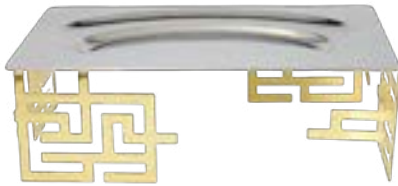

new

BANDEJA BUFFET PEQUENO LABIRINTO
LABIRINTO BUFFET SMALL TRAY

DESIGNER: RUBENS SIMÕES

R06014 - AÇO INOX / STAINLESS STEEL - 18/10
006014 - PRATA / SILVER
GI6014 - OURO E INOX / GOLD AND STEEL
GO6014 - OURO 24K / 24K GOLD

38.5 x 27 x 16 cm
2.29 kg (L/N) - 3 kg (B/G)