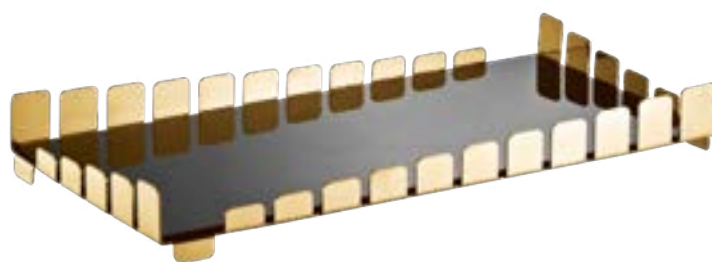

64 x 31.5 x 7.5 cm
5.815 kg (L/N) - 6.42 kg (B/G)

*Não acompanha vidro na versão Níquel Black.
Glass does not include in Nickel Black version.

BANDEJA BAR VIDRO PRETO PIANO
PIANO BAR TRAY W/ BLACK GLASS