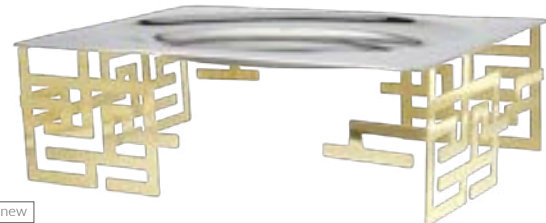

new

BANDEJA BUFFET EXTRA GRANDE LABIRINTO
LABIRINTO BUFFET EXTRA LARGE TRAY

DESIGNER: RUBENS SIMÕES

R06011 - AÇO INOX / STAINLESS STEEL - 18/10
006011 - PRATA / SILVER
GI6011 - OURO E INOX / GOLD AND STEEL
GO6011 - OURO 24K / 24K GOLD

59.7 x 42.5 x 16 cm
3.49 kg (L/N) - 4 kg (B/G)