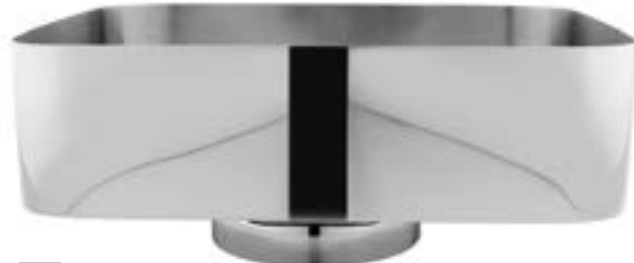

new

CACHEPOT MÉDIO BELLINI 8L
BELLINI MEDIUM CACHEPOT 8L

DESIGNER: STUDIO RIVA

R06123 - AÇO INOX / STAINLESS STEEL - 18/10
006123 - PRATA / SILVER
GO6123 - OURO 24K / 24K GOLD

35 x 14 x 30.8 cm
2.085 kg (L/N) - 2.3 kg (B/G)