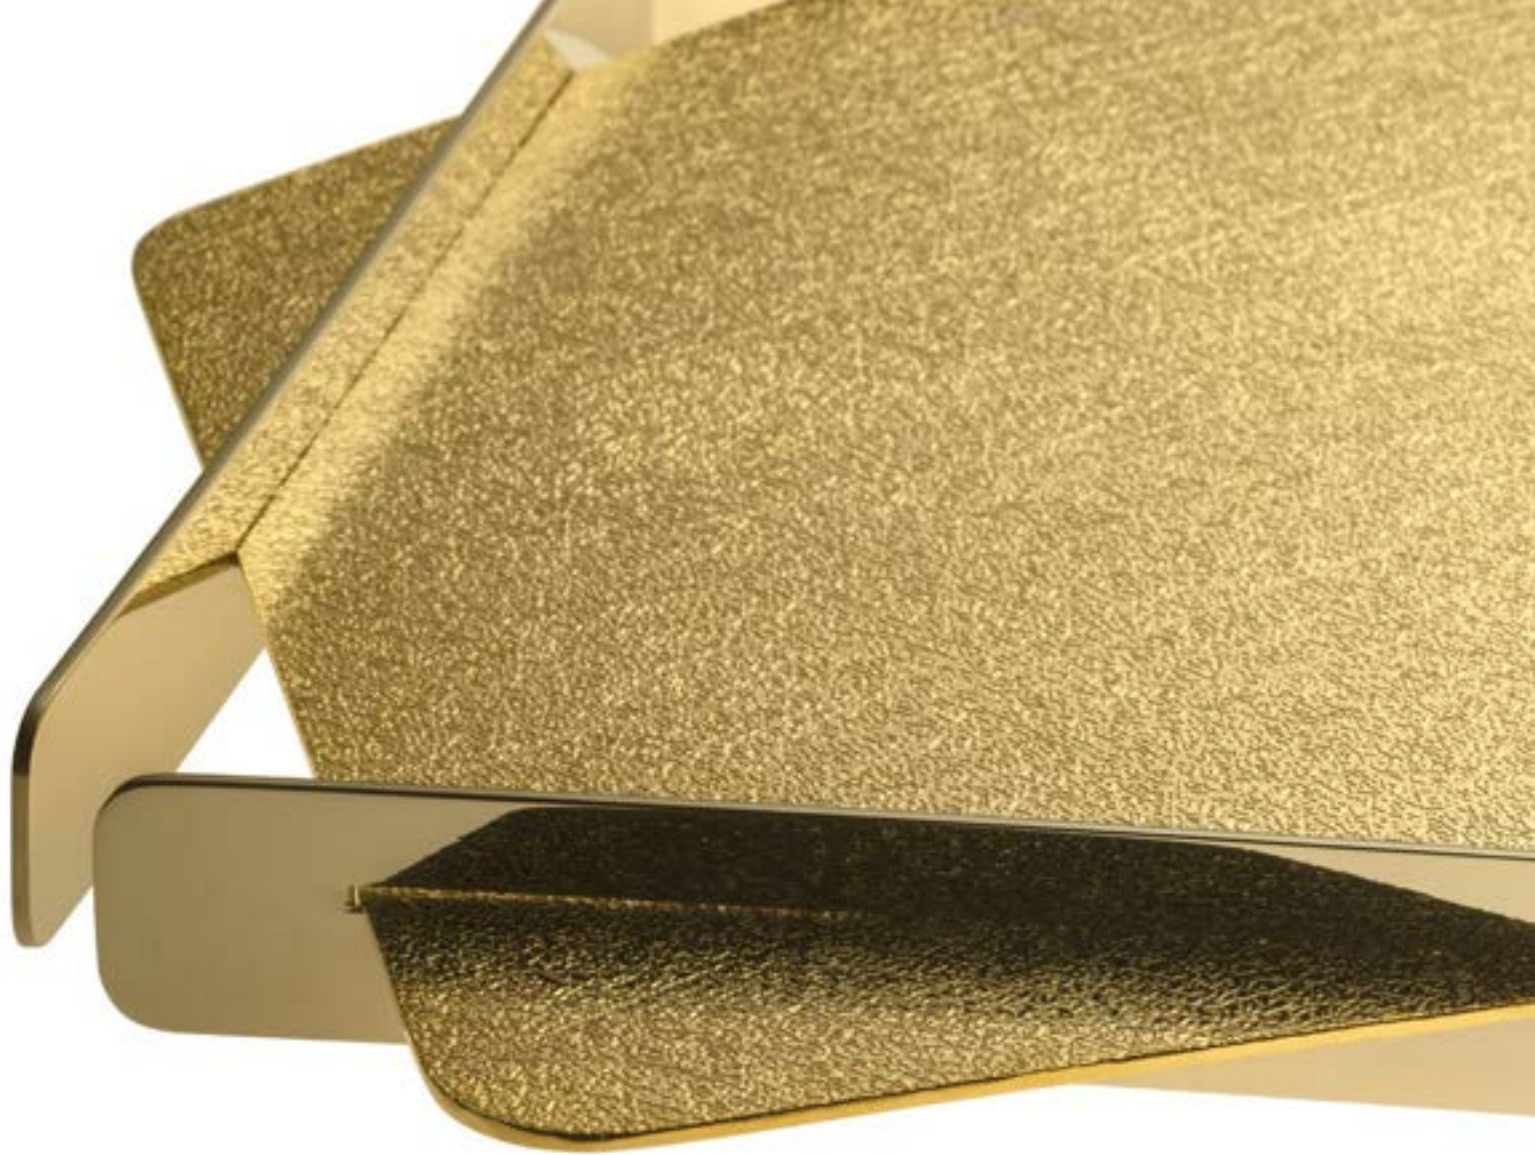

CAVALETE DESIGUAL. DESIGUAL TRESTEL.