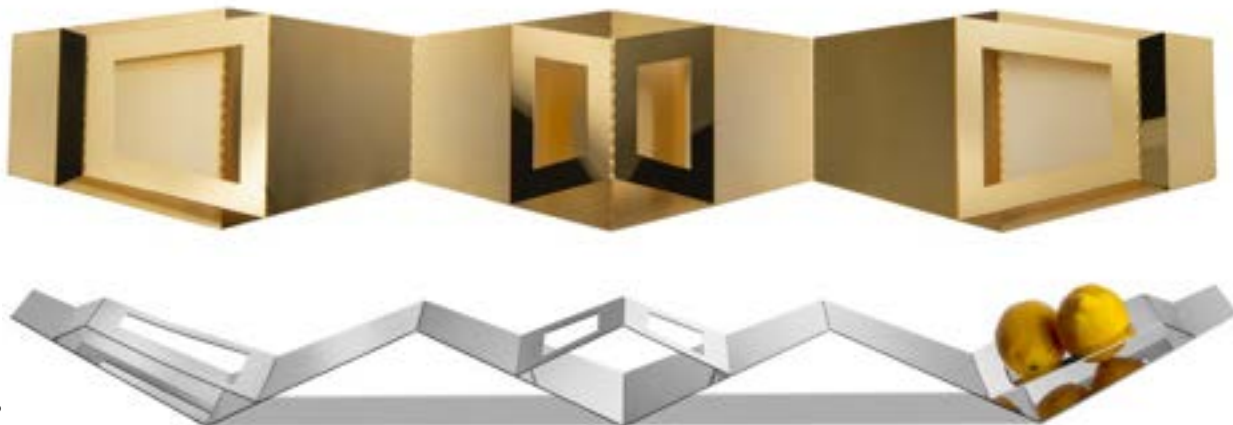

NB5729 - NÍQUEL BLACK / NICKEL BLACK

Ø53 x 7 cm

4.45 kg (L/N) - 5 kg (B/G)

*As madeiras Riva são naturais, seus tons podem variar. *Riva woods are natural, their tones can vary.*

FRUTEIRA STEP
STEP FRUIT HOLDER