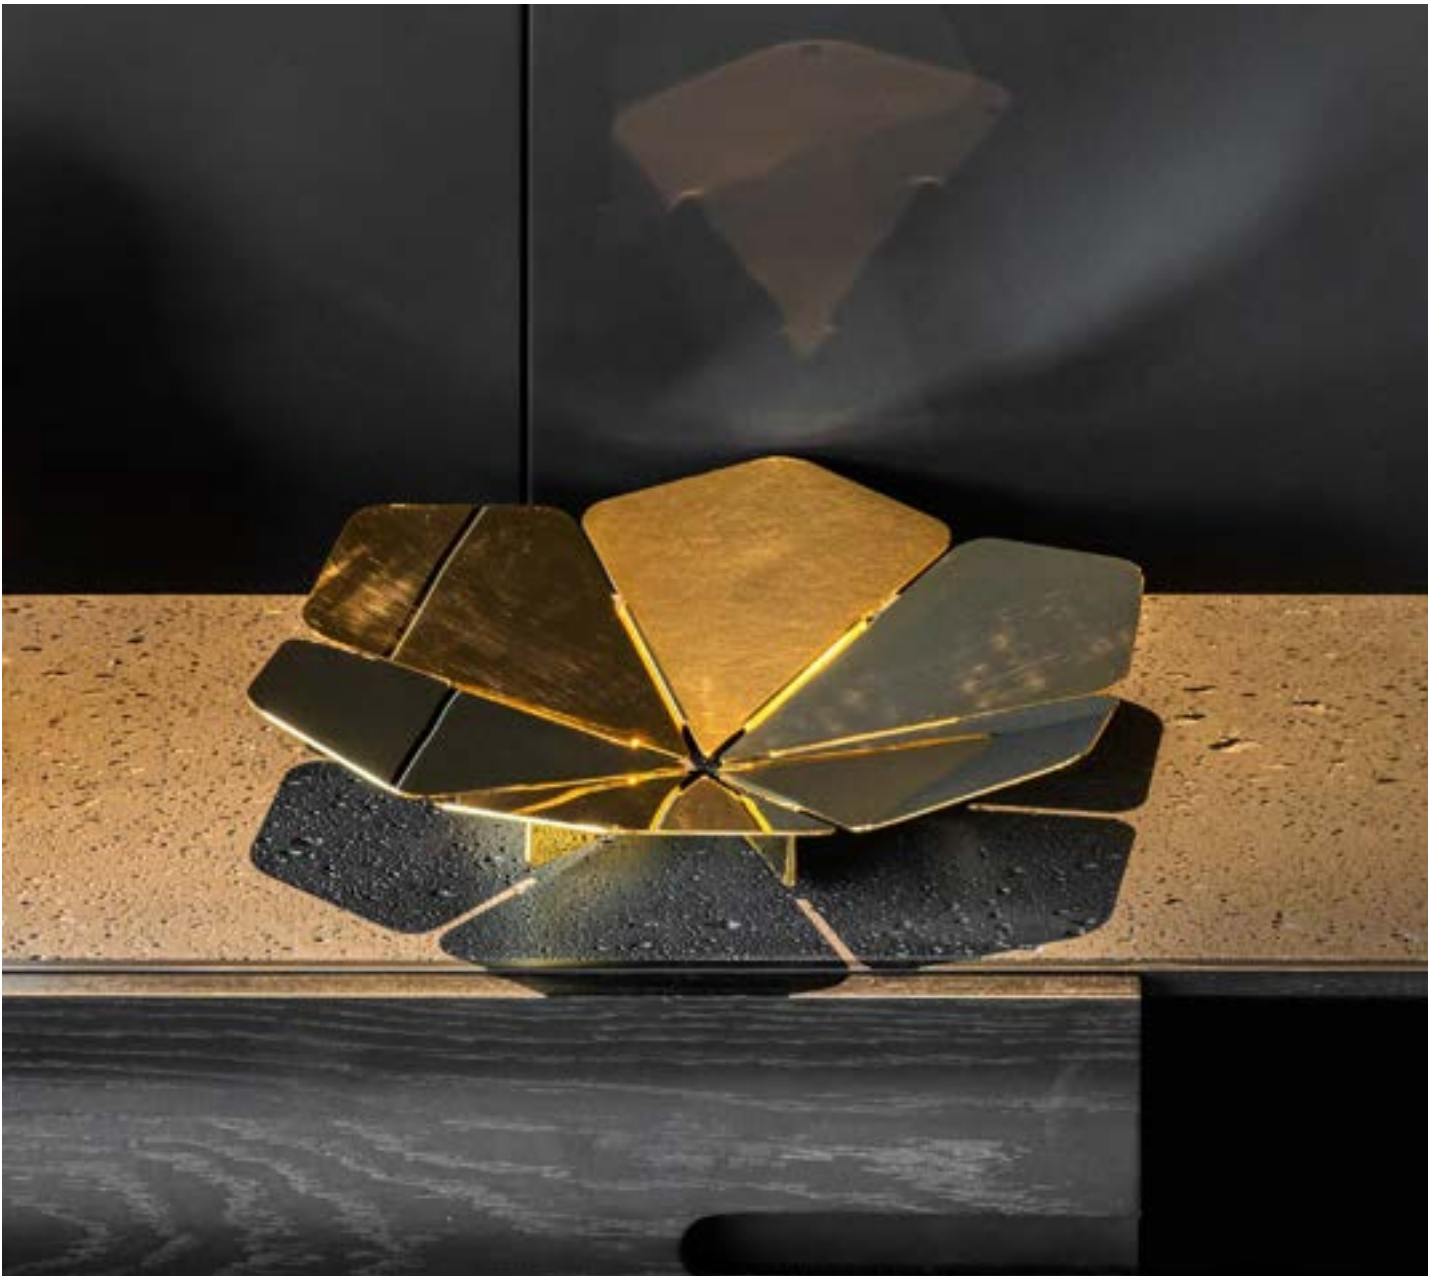

DESIGNER: PIERRE FOULONNEAU

R05420 - AÇO INOX / STAINLESS STEEL - 18/10

40 x 14.5 x 16 cm
0.645 kg (L/N) - 1.045 kg (B/G)

CENTRO DE MESA LOTUS
LOTUS CENTERPIECE

DESIGNER: PIERRE FOULONNEAU

R05656 - AÇO INOX / STAINLESS STEEL - 18/10