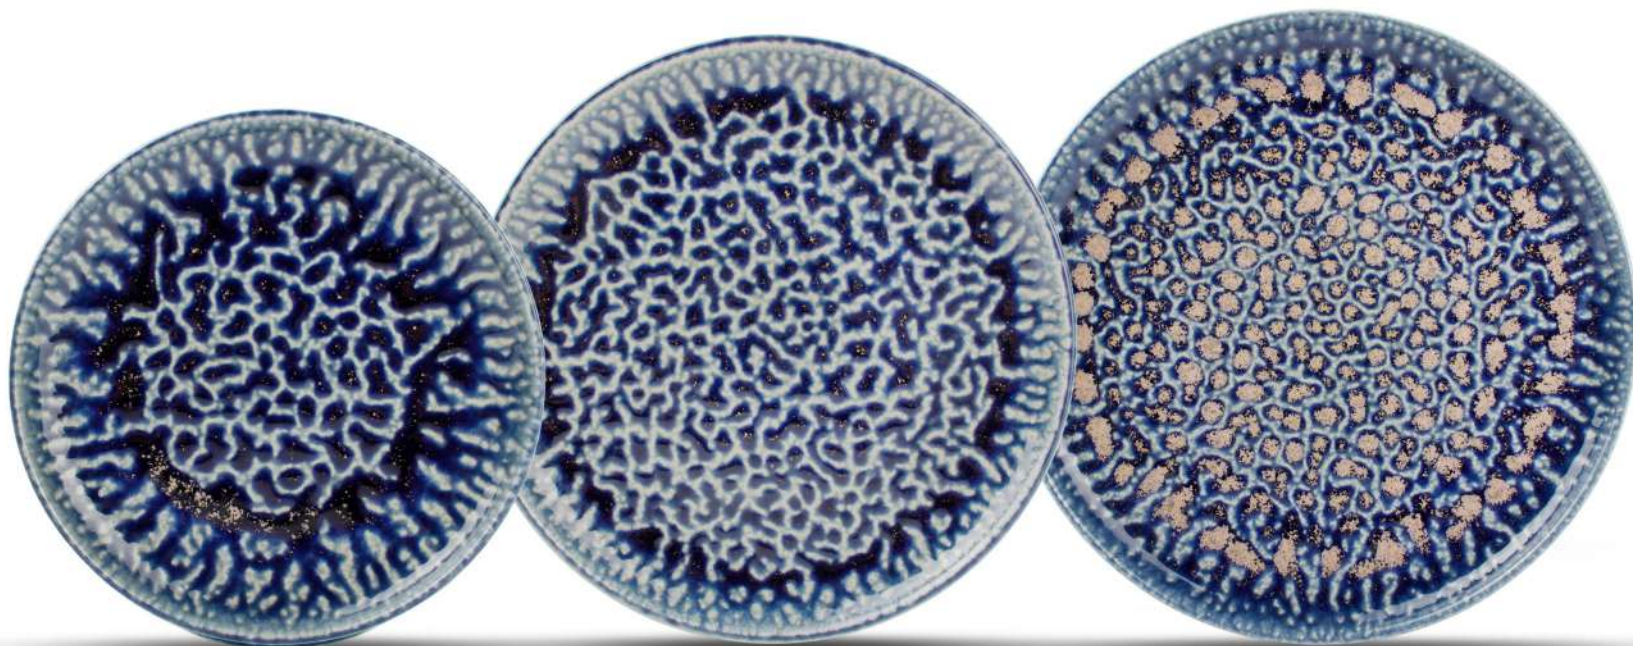

Cloud Oxido • Plate
605051 • 21cm

Cloud Oxido • Plate
605052 • 26cm

Cloud Oxido • Plate
605053 • 28,5cm

Cloud Oxido • Bowl/cup
605058 • 26cl

Cloud Oxido • Bowl/cup
605059 • 13cl

Cloud Oxido • Plate
605054 • 28 x 20cm

Cloud Oxido • Serving dish
605055 • 22 x 10cm

Cloud Oxido • Bowl
605057 • 22,5 x H7cm

Cloud Oxido • Bowl
605056 • 18 x H5,5cm

Cobalt Oxido

A daring choice

Speaking of a statement, the cobalt Oxido range won't go unnoticed! The deep blue and silky nude glossy reactive glaze makes any meal feel special.

Made of strong porcelain, cobalt Oxido is perfect for intense use. A daring choice that will always catch the eye.

Cobalt Oxido • Plate cobalt
605020 • 21cm

Cobalt Oxido • Plate cobalt
605021 • 26cm

Cobalt Oxido • Plate cobalt
605022 • 28,5cm