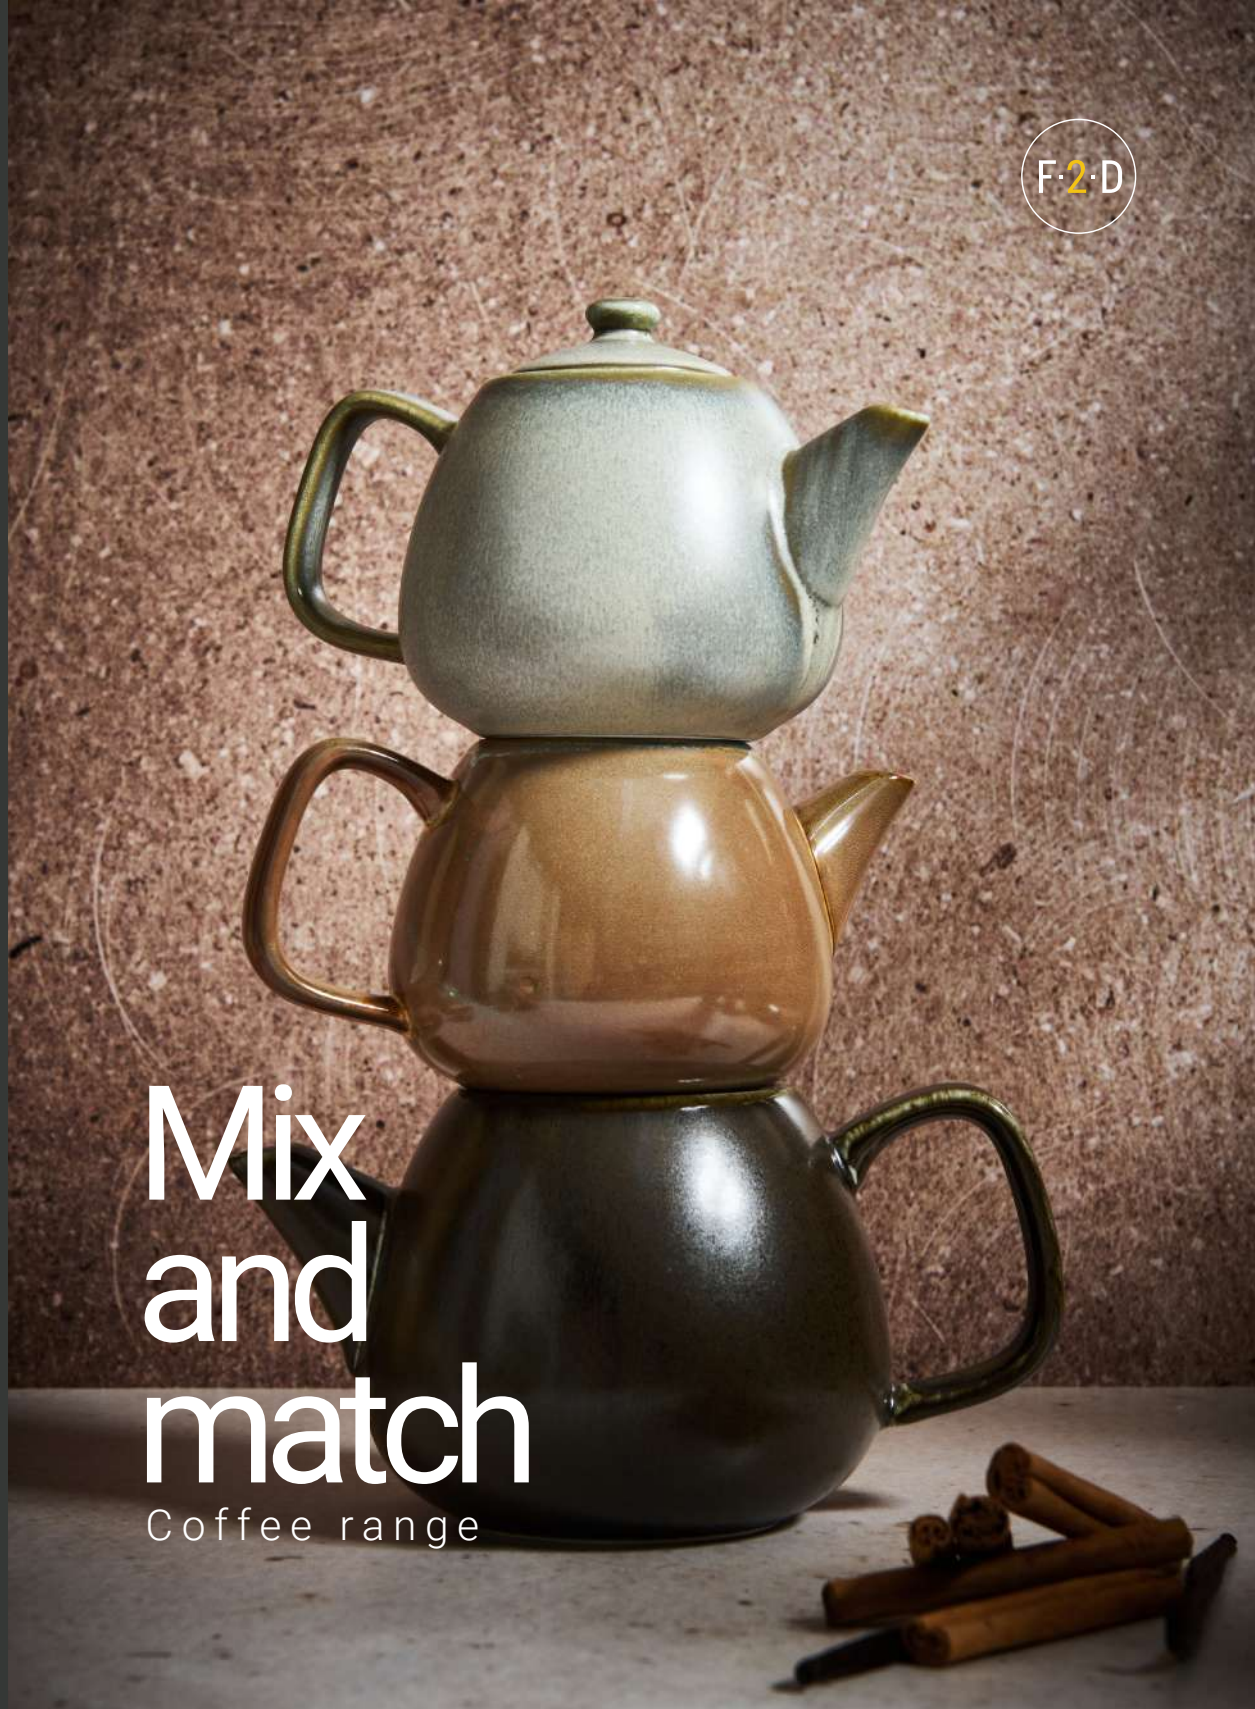

F·2·D

Mix and match

Coffee range