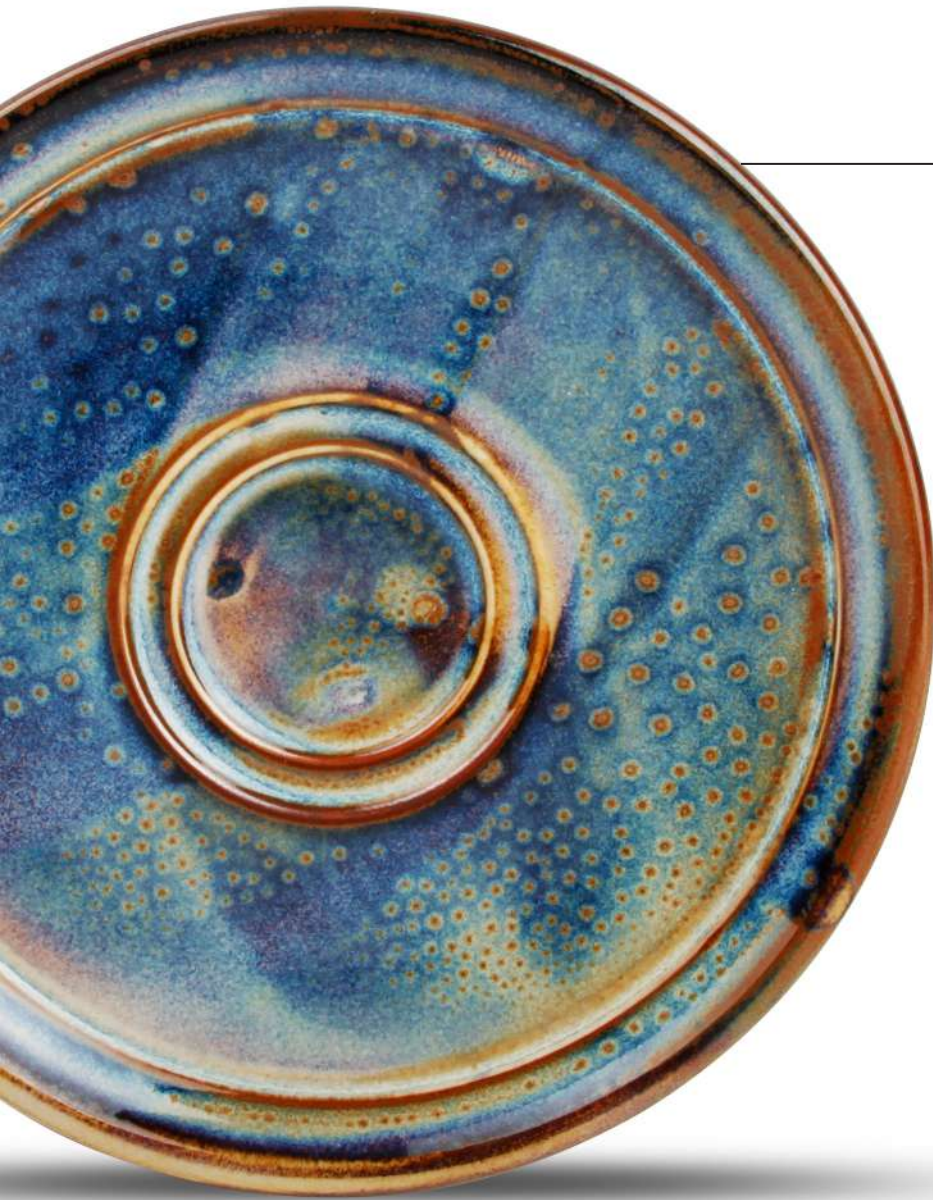

Universal saucer

The universal design ensures that the saucer fits perfectly with the following items: bowl/mocha cup 6,5cl, mocha cup 9cl, cup 19cl, cup 28cl and mug 28cl.

The universal saucer is currently available for ranges: Curvo, Dune Blue, Dune Pink, Escura, Nova, Grey Ceres, Black Ceres, Usko and Volta. Mix and match as you wish.